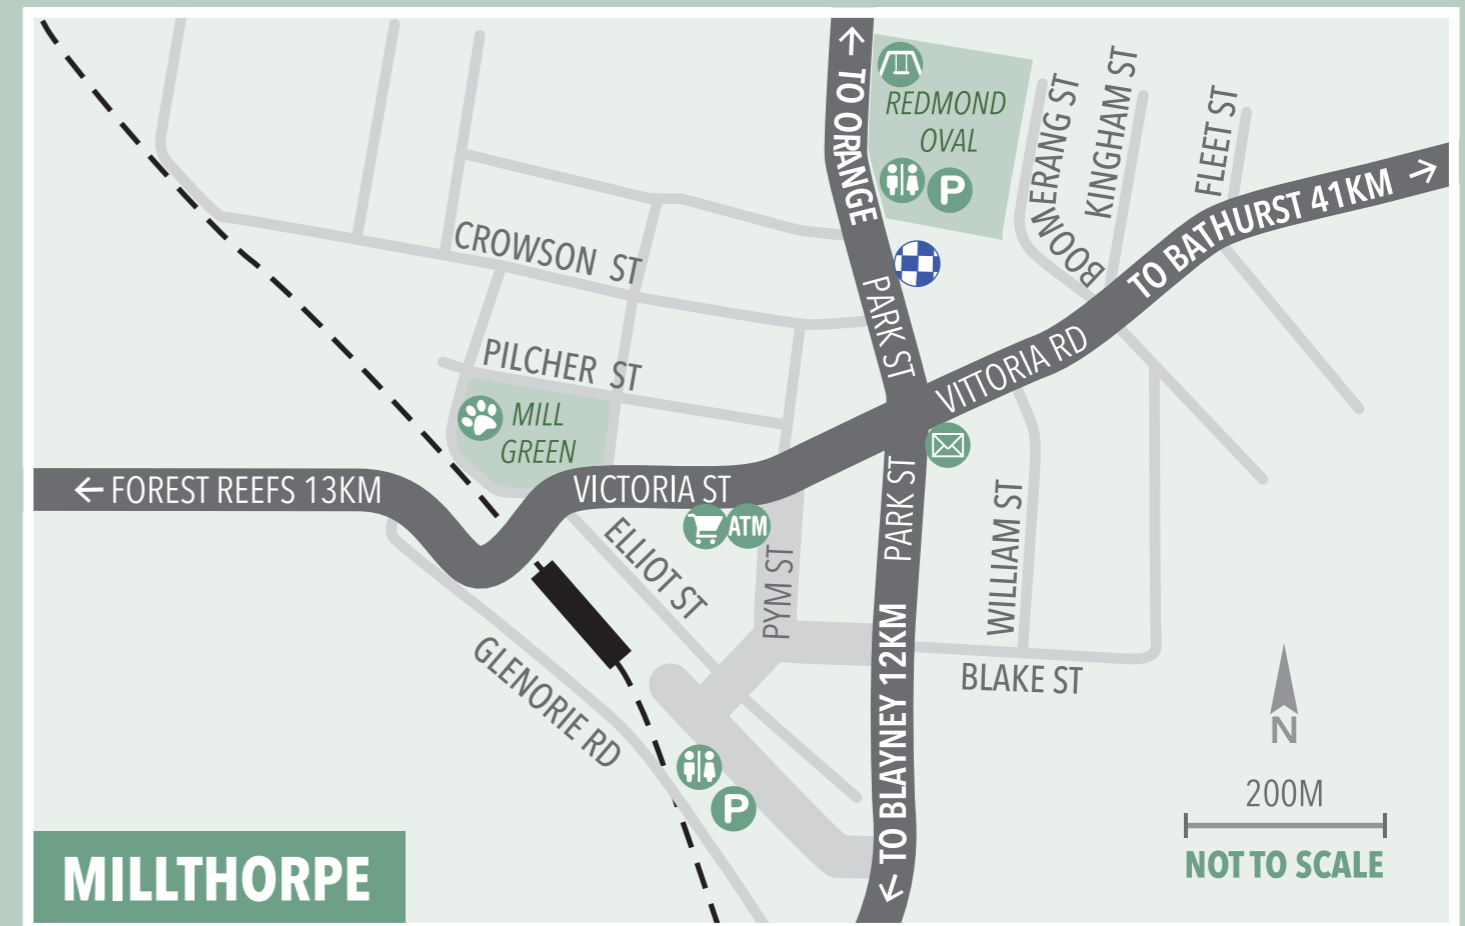

# Blayney & Villages Visitor Map

**Blayney Shire Visitor Information Centre**  
97 Adelaide Street, Blayney NSW 2799  
02 6368 3534  
www.visitblayney.com.au

This map was published in 2018 and every effort was taken to produce information believed to be correct at that time. Not all roads are shown. The publisher does not take responsibility for changes or errors.