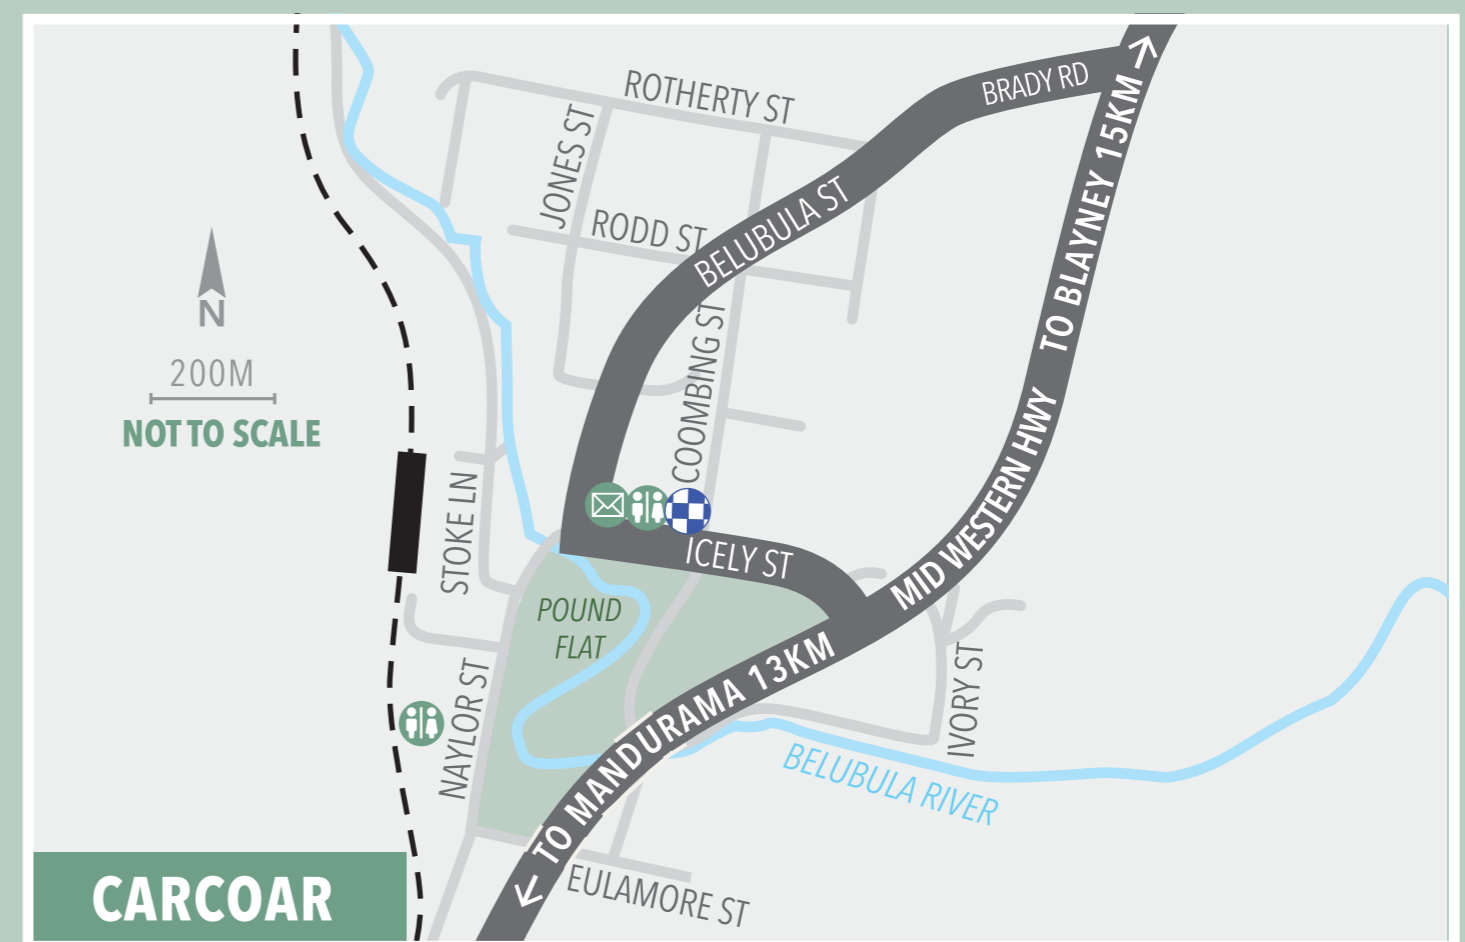

# Blayney & Villages Visitor Map

**Blayney Shire Visitor Information Centre**  
97 Adelaide Street, Blayney NSW 2799  
02 6368 3534  
www.visitblayney.com.au

This map was published in 2018 and every effort was taken to produce information believed to be correct at that time. Not all roads are shown. The publisher does not take responsibility for changes or errors.