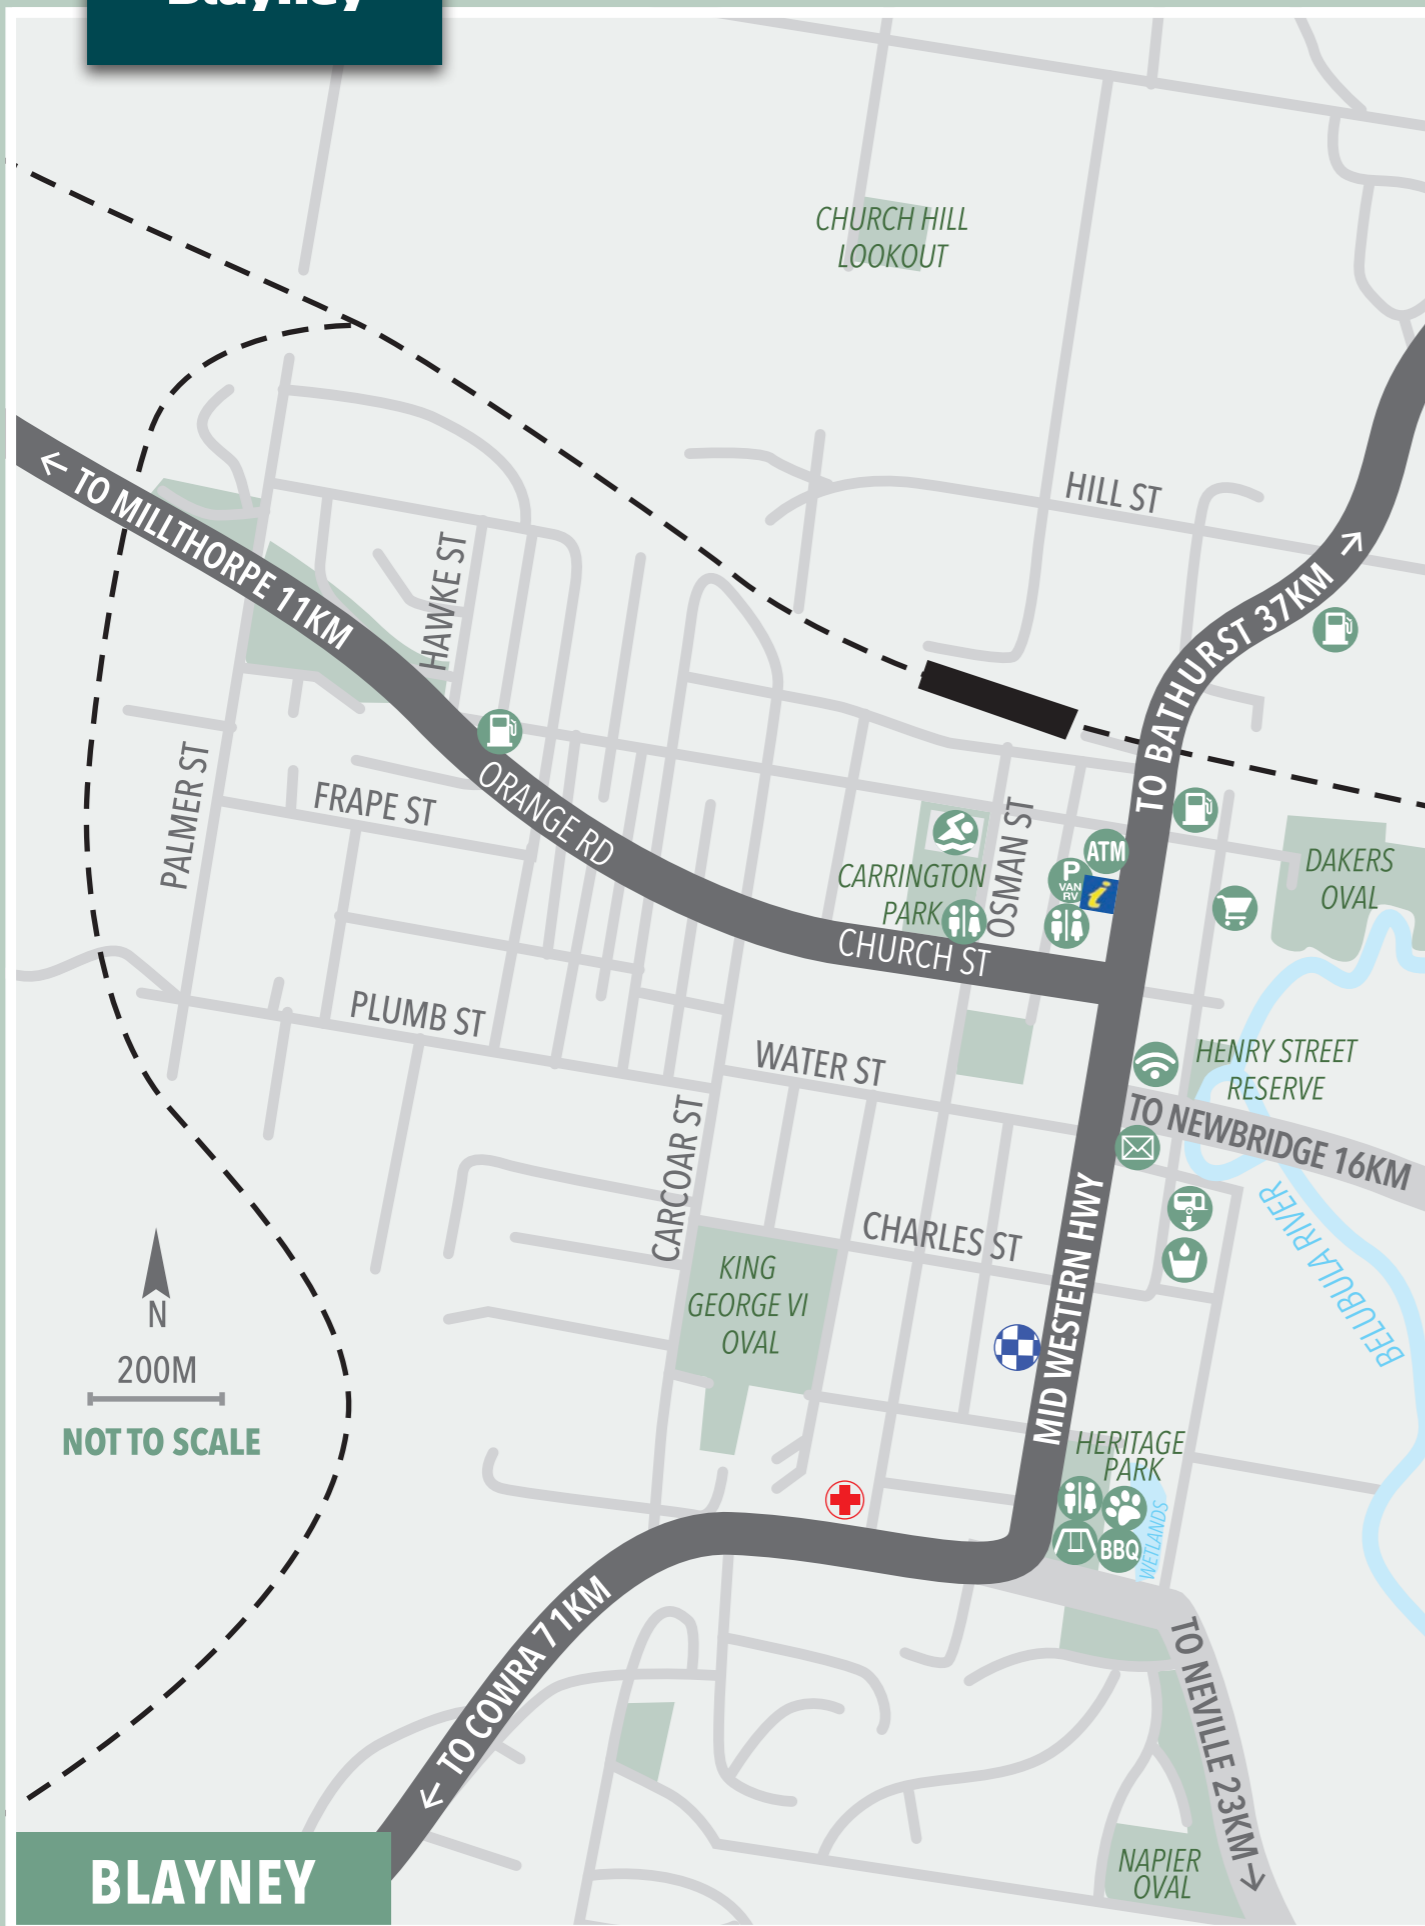

# Blayney & Villages Visitor Map

**Blayney Shire Visitor Information Centre**  
97 Adelaide Street, Blayney NSW 2799  
02 6368 3534  
www.visitblayney.com.au

This map was published in 2018 and every effort was taken to produce information believed to be correct at that time. Not all roads are shown. The publisher does not take responsibility for changes or errors.